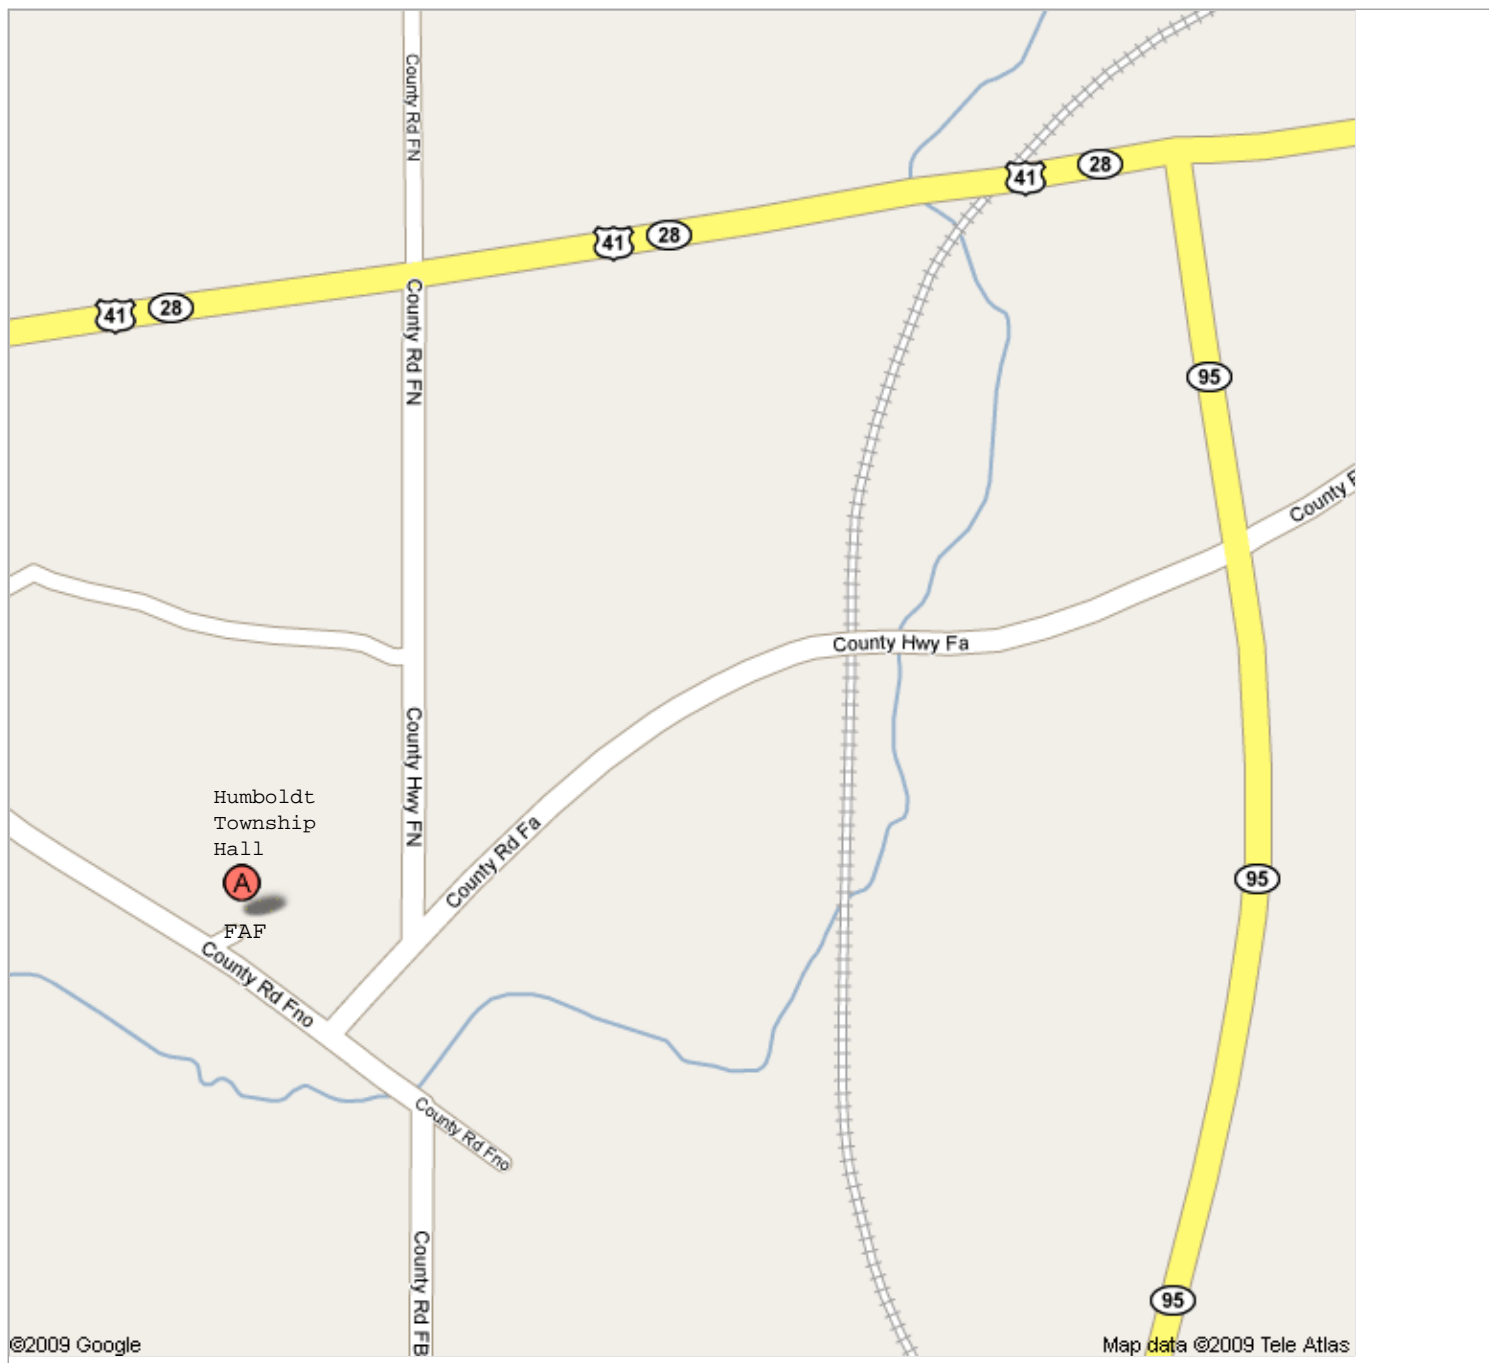

Address **County Highway Faf**
MI 49814

Get Google Maps on your phone
Text the word "GMAPS" to 466453

Humboldt
Township
Hall

FAF